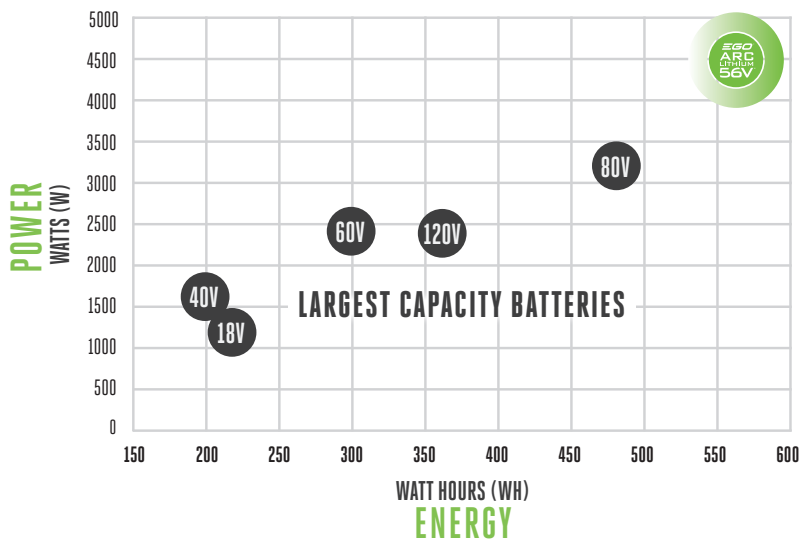

56V BATTERIES DELIVER MORE USABLE POWER THAN ANY OTHER HAND-HELD BATTERY

BATTERY PERFORMANCE OF CORDLESS PLATFORMS