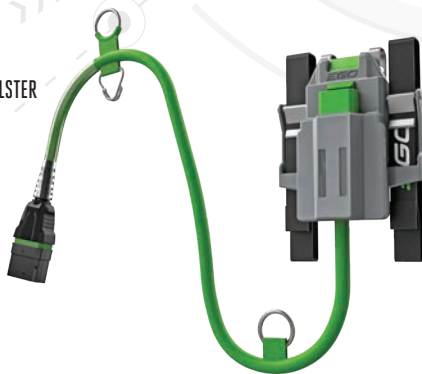

CSX3000/CSX3003 COMMERCIAL TOP HANDLE CHAIN SAW

Designed to deliver best-in-class power, torque and chain speed for the professional arborist

	CSX3000
BAR LENGTH	12"
CHAIN SPECS	3/8" Pitch / .043 Gauge / 45 Links
AMP HOURS	5.0 Ah
CHAIN SPEED	20m/s
WEATHER RESISTANCE	IPX4
TOTAL BATTERY CAPACITY	280Wh
CUTTING CAPACITY	Up to 265 Cuts (with 5.0Ah Battery)
AUTO-TENSIONING	No
AUTOMATIC OILING	Yes
CHAIN KICK BACK BRAKE	Yes
WEIGHT	7.7 lbs
MOTOR TYPE	Brushless
BUCKING SPIKES	Metal
LED'S	Yes

*Number of cuts may vary and depend on the battery used, charge level of battery and user's operation technique.