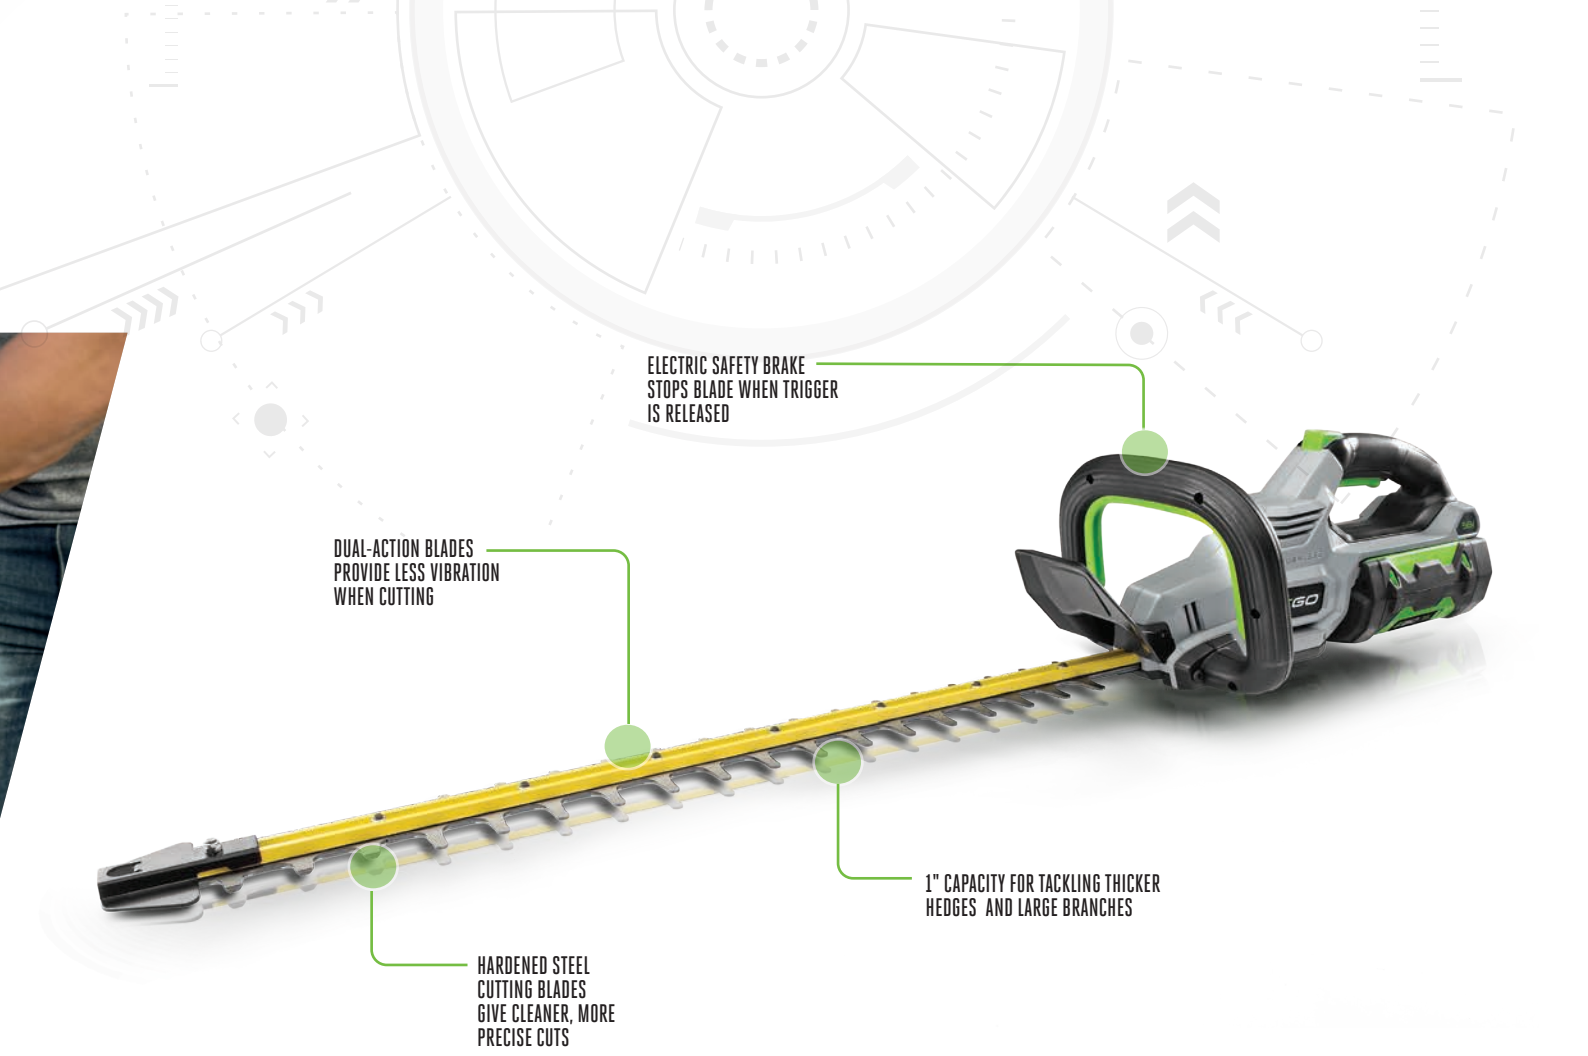

ELECTRIC SAFETY BRAKE
STOPS BLADE WHEN TRIGGER
IS RELEASED

DUAL-ACTION BLADES
PROVIDE LESS VIBRATION
WHEN CUTTING

HARDENED STEEL
CUTTING BLADES
GIVE CLEANER, MORE
PRECISE CUTS

1" CAPACITY FOR TACKLING THICKER
HEDGES AND LARGE BRANCHES

HT2410 / HT2411

24" EGO POWER+ HEDGE TRIMMER

24-inch blade length, 1-inch blade gap with
single knife-edge cutting action

INCREASED
CUT CAPACITY

STROKES
PER MINUTE

BRUSHLESS
MOTOR