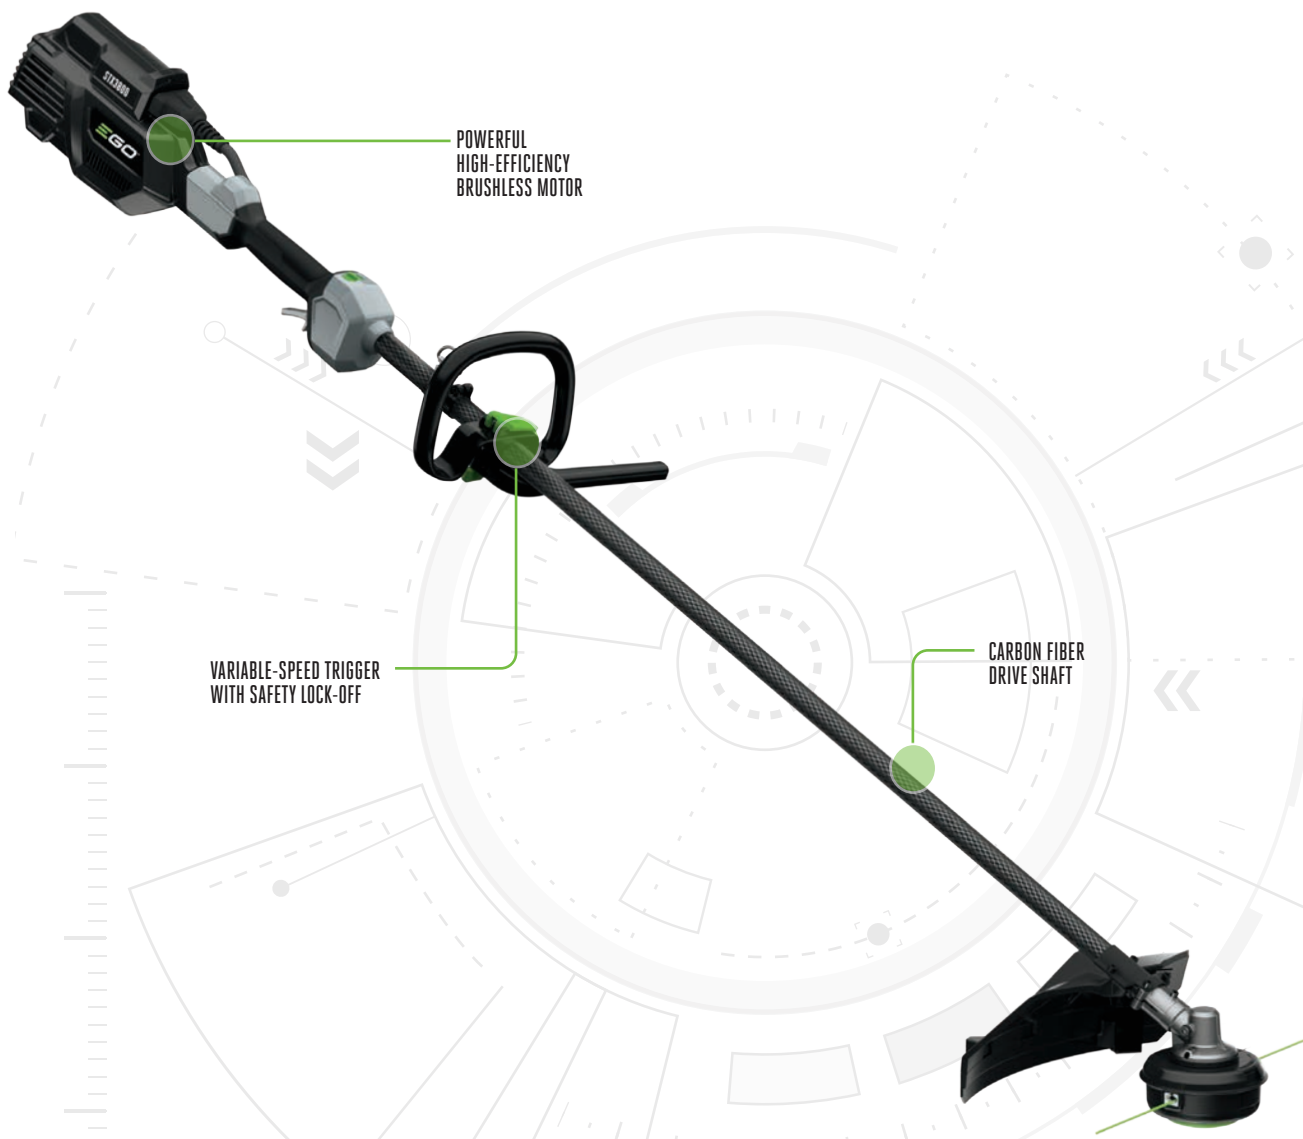

POWERFUL
HIGH-EFFICIENCY
BRUSHLESS MOTOR

VARIABLE-SPEED TRIGGER
WITH SAFETY LOCK-OFF

CARBON FIBER
DRIVE SHAFT

STX3800 COMMERCIAL STRING TRIMMER

Leave the fuss and fumes of gas behind with this powerful, pro-standard tool. Pair up with our Commercial Backpack Battery BAX1501 for all-day power and comfort.

	STX3800
CUTTING WIDTH	
– Line trimmer head	15"
TOTAL LENGTH	73" / 6'
RUN TIME* WITH BAX1501 BATTERY	With trimmer head Up to 300 mins
SPEED CONTROL	Constant variable speed
NO LOAD SPEEDS	5700 rpm
SOFT-START	Yes
LINE DIAMETER	.095" - 1.0"
LINE FEED	Manual wind bump feed head
DUAL LINE	Yes
ROTATING DIRECTION	Counter-clockwise
AUXILIARY HANDLE	Loop handle
HARNESS	Hip pad (AHP1500)
WEIGHT	14.3 lbs
MOTOR TYPE	Brushless
	With trimmer head
VIBRATION (M/S²)	1.9/1.5

*Run time may vary and depend on the battery used, charge level of battery, condition of grass and user's operation technique.