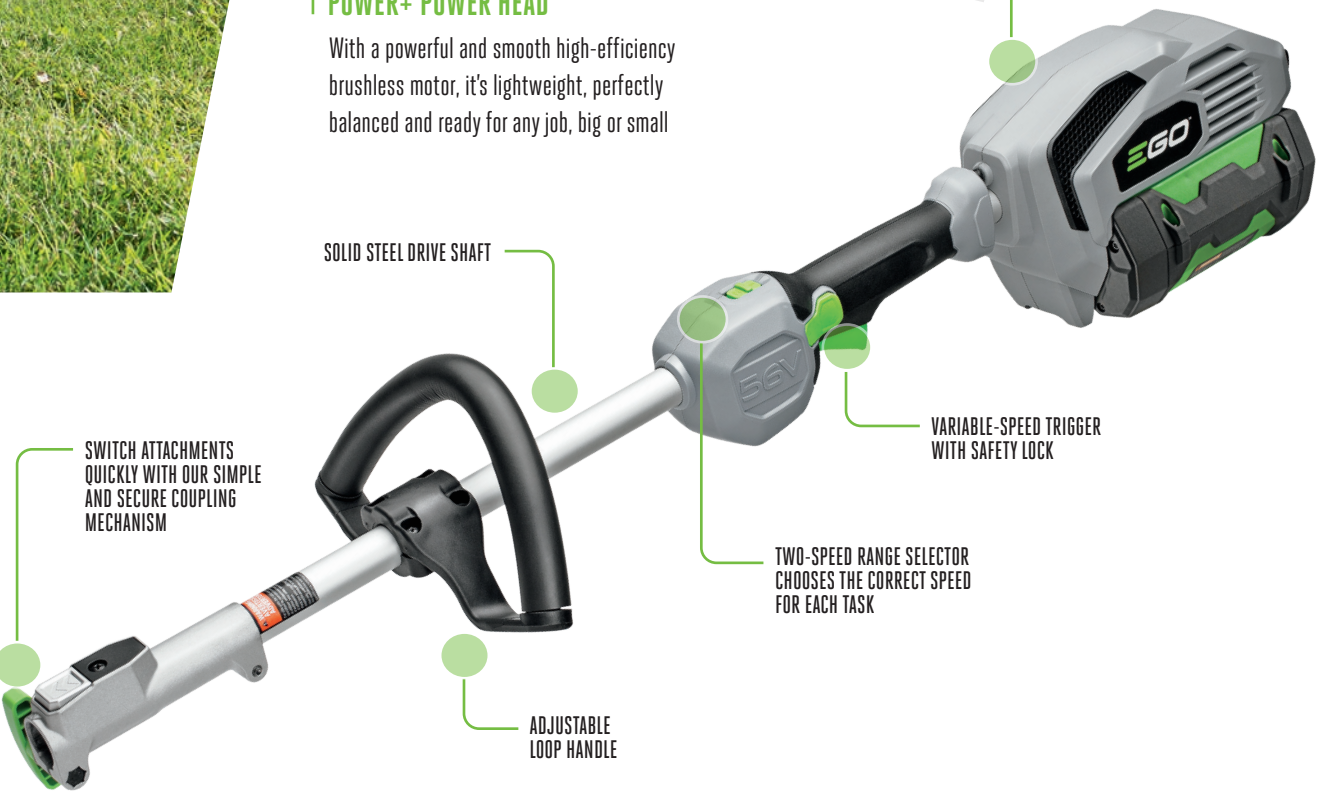

ATTACHMENTS AVAILABLE:

- Extension pole
- Pole saw
- String trimmer
- Hedge trimmer
- Edger
- Cultivator
- Bristle brush
- Rubber broom

5 YEAR
Warranty

SWITCH ATTACHMENTS QUICK & EASY

SAVING TIME & SPACE

PH1400 POWER+ POWER HEAD

With a powerful and smooth high-efficiency brushless motor, it's lightweight, perfectly balanced and ready for any job, big or small

POWERFUL REAR MOUNTED MOTOR

SOLID STEEL DRIVE SHAFT

SWITCH ATTACHMENTS QUICKLY WITH OUR SIMPLE AND SECURE COUPLING MECHANISM

VARIABLE-SPEED TRIGGER WITH SAFETY LOCK

TWO-SPEED RANGE SELECTOR CHOOSES THE CORRECT SPEED FOR EACH TASK

ADJUSTABLE LOOP HANDLE

EP7500 POWER HEAD SYSTEM EXTENSION POLE

Nothing is out of reach with this strong yet lightweight extension pole; just click in the attachment you need and off you go